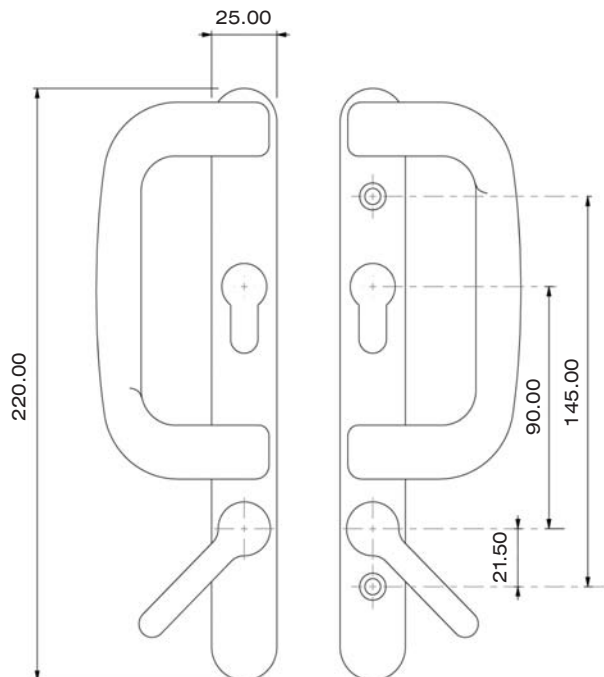

## TECHNICAL SPECIFICATION

0770-2001 Non Locking

0770-2000 Locking suites most locks

0775-2000 Locking suites Fuhr lock

The Strength of Hardware Design