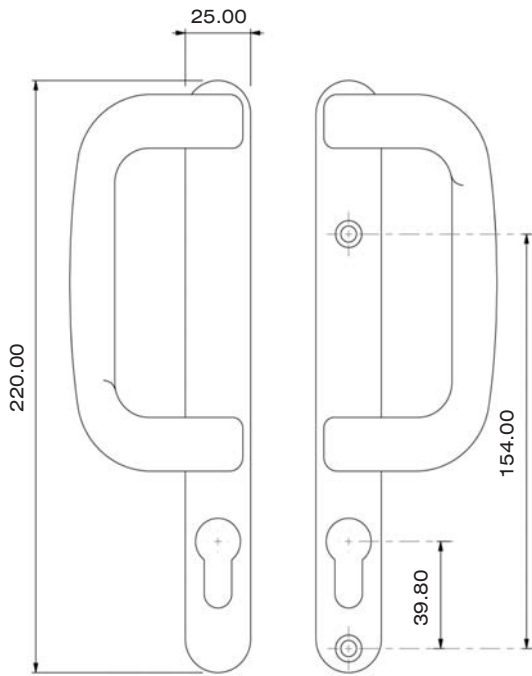

SPARTA PATIO DOOR HANDLE

TECHNICAL SPECIFICATION

0770-2001 Non Locking