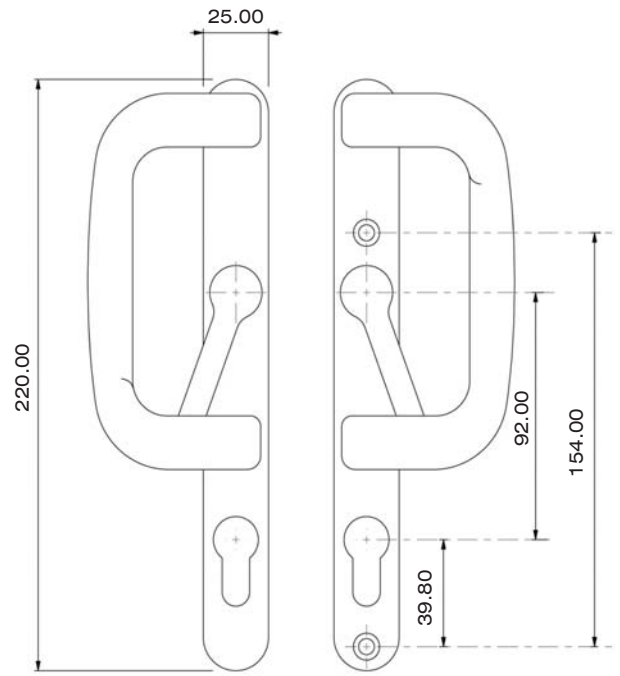

0770-2000 Locking suites most locks